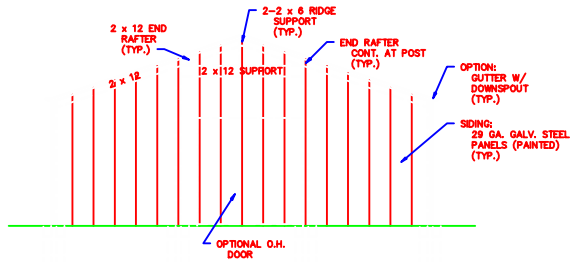

SCALE: 1/8" = 1'-0"

NOTE:
DOOR SIZE VARIES W/
EAVE HEIGHT SEE
BLDG. NOTE 4

SCALE: 1/8" = 1'-0"

SCALE: 1/8" = 1'-0"

SCALE: 1/8" = 1'-0"

JOHN C. RABY & ASSOCIATES			
P.O. BOX 505 REPUBLIC WA. 99166 509-775-2552			

DO NOT SCALE DIMENSIONS
FROM BLUEPRINTS