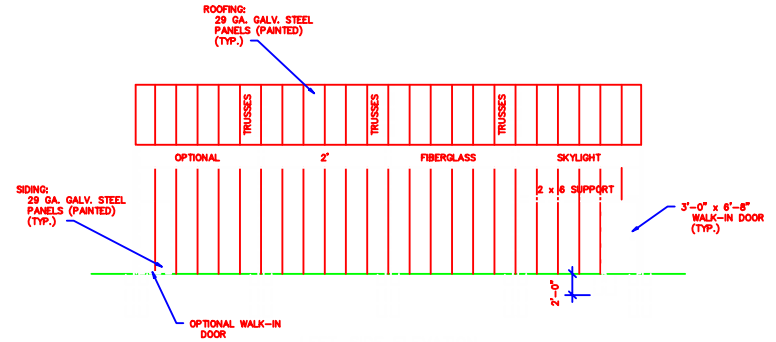

SCALE: 1/8" = 1'-0"

NOTE:
DOOR SIZE VARIES W/
EAVE HEIGHT SEE
BLDG. NOTE 4

SCALE: 1/8" = 1'-0"

SCALE: 1/8" = 1'-0"

SCALE: 1/8" = 1'-0"

JOHN C. RABY & ASSOCIATES			
P.O. BOX 505 REPUBLIC WA. 99166 509-775-2552			

DO NOT SCALE DIMENSIONS
FROM BLUEPRINTS