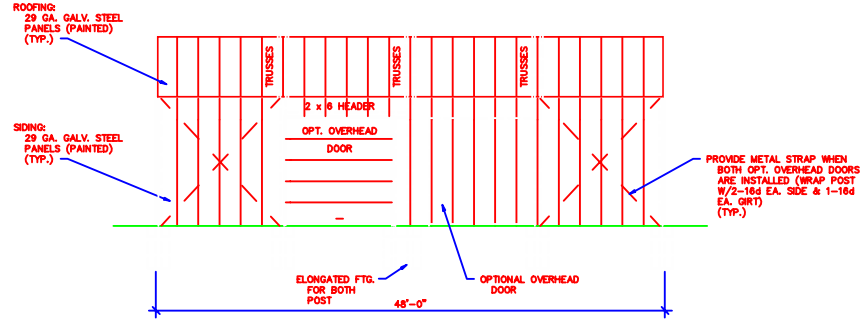

SCALE: 1/8" = 1'-0"

NOTE:
DOOR SIZE VARIES W/
EAVE HEIGHT SEE
BLDG. NOTE 4

SCALE: 1/8" = 1'-0"

SCALE: 1/8" = 1'-0"

SCALE: 1/8" = 1'-0"

JOHN C. RABY & ASSOCIATES			
P.O. BOX 505 REPUBLIC WA. 99166 509-775-2552			

DO NOT SCALE DIMENSIONS
FROM BLUEPRINTS